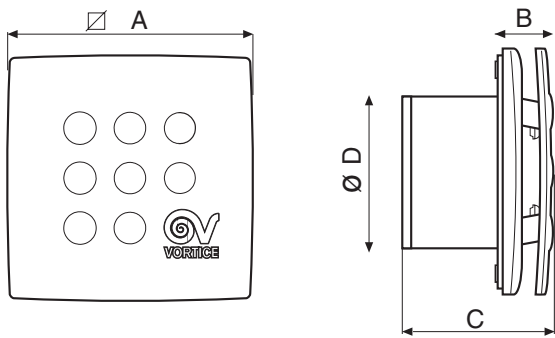

## AXIAL FANS WITH STYLISH FRONT PANEL

Range and products specifications:

- 4 models available, with or without timer:  
MFO 100 (diam. 100 mm)  
MFO 100 T (diam. 100 mm)  
MFO 120 (diam. 120 mm)  
MFO 120 T (diam. 120 mm)
- Body made of ABS plastic anti-UV
- Integral backdraught shutter
- Timer models adjustable between 3 and 20 minutes.
- Standard models can be speed regulated.
- Electric supply 230V/50Hz
- Protection: IPX4
- Insulation class: Cl. II

## DIMENSIONS

Models	Code	∅ A	B	C	∅ D	Kg
MFO 100/4"	11145	158	37	97	98.4	0.52
MFO 100/4" T	11146	158	37	97	98.4	0.52
MFO 120/5"	11147	178	42.3	114	118.9	0.70
MFO 120/5" T	11148	178	42.3	114	118.9	0.70