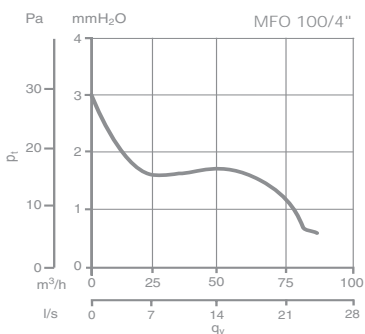

CALOR SRL

Str. Progresului nr. 30-40, sector 5, Bucuresti

tel: 021.411.44.44, fax: 021.411.36.14

www.calorserv.ro - www.calor.ro