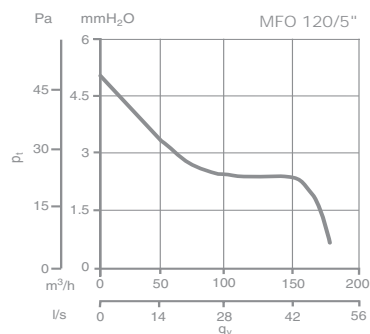

CALOR SRL

Str. Progresului nr. 30-40, sector 5, Bucuresti

tel: 021.411.44.44, fax: 021.411.36.14

www.calorserv.ro - www.calor.ro