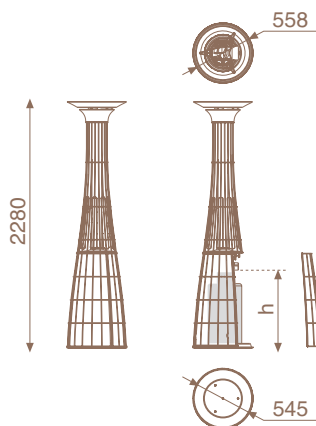

## Specifications

Quality materials: stainless steel and corrosion-resistant steel with special treatment.

Three power levels selected manually or by remote control.

Hot uniform throughout the height of the unit (about 25 m<sup>2</sup>).